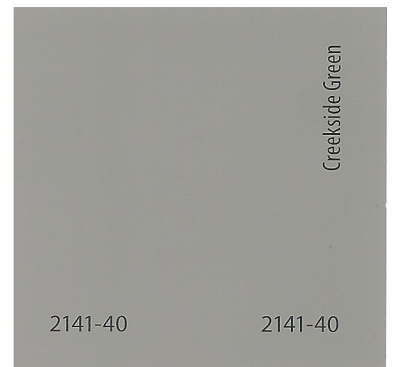

MORRISON RANCH ESTATES  
EXTERIOR PAINTCOLORS

GROUP A

FOR USE ON: STUCCO, SIDING, TRIM, ACCENTS, DOORS, GATES, AND BRICK

MORRISON RANCH ESTATES  
EXTERIOR PAINTCOLORS

GROUP A

FOR USE ON: STUCCO, SIDING, TRIM, ACCENTS, DOORS, GATES, AND BRICK

MORRISON RANCH ESTATES  
EXTERIOR PAINTCOLORS

GROUP A

FOR USE ON: STUCCO, SIDING, TRIM, ACCENTS, DOORS, GATES, AND BRICK

MORRISON RANCH ESTATES  
EXTERIOR PAINT COLORS

GROUP A

FOR USE ON: STUCCO, SIDING, TRIM, ACCENTS, DOORS, GATES, AND BRICK