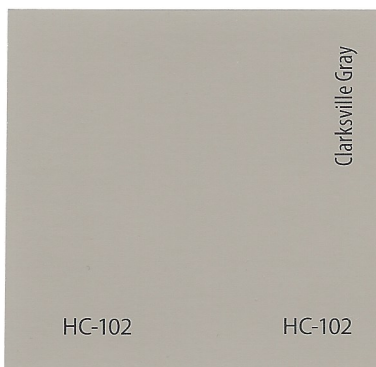

MORRISON RANCH ESTATES  
EXTERIOR PAINTCOLORS

GROUP A

FOR USE ON: STUCCO, SIDING, TRIM, ACCENTS, DOORS, GATES, AND BRICK

MORRISON RANCH ESTATES  
EXTERIOR PAINTCOLORS

GROUP A

FOR USE ON: STUCCO, SIDING, TRIM, ACCENTS, DOORS, GATES, AND BRICK

MORRISON RANCH ESTATES  
EXTERIOR PAINTCOLORS

GROUP A

FOR USE ON: STUCCO, SIDING, TRIM, ACCENTS, DOORS, GATES, AND BRICK

MORRISON RANCH ESTATES  
EXTERIOR PAINT COLORS

GROUP A

FOR USE ON: STUCCO, SIDING, TRIM, ACCENTS, DOORS, GATES, AND BRICK