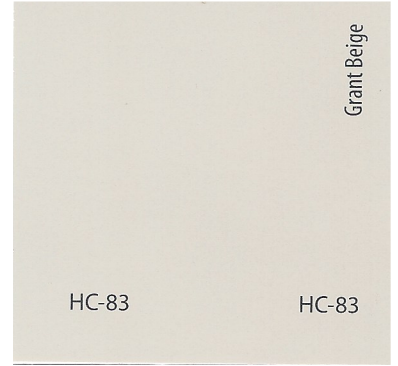

MORRISON RANCH ESTATES  
EXTERIOR PAINTCOLORS

GROUP A

FOR USE ON: STUCCO, SIDING, TRIM, ACCENTS, DOORS, GATES, AND BRICK

MORRISON RANCH ESTATES  
EXTERIOR PAINTCOLORS

GROUP A

FOR USE ON: STUCCO, SIDING, TRIM, ACCENTS, DOORS, GATES, AND BRICK

MORRISON RANCH ESTATES  
EXTERIOR PAINTCOLORS

GROUP A

FOR USE ON: STUCCO, SIDING, TRIM, ACCENTS, DOORS, GATES, AND BRICK

MORRISON RANCH ESTATES  
EXTERIOR PAINT COLORS

GROUP A

FOR USE ON: STUCCO, SIDING, TRIM, ACCENTS, DOORS, GATES, AND BRICK