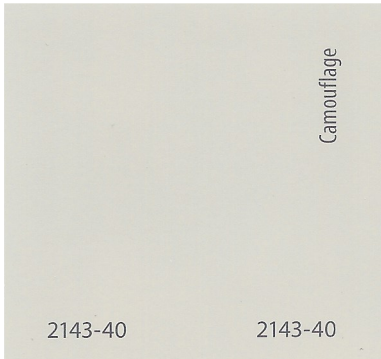

MORRISON RANCH ESTATES  
EXTERIOR PAINTCOLORS

GROUP A

FOR USE ON: STUCCO, SIDING, TRIM, ACCENTS, DOORS, GATES, AND BRICK

MORRISON RANCH ESTATES  
EXTERIOR PAINT COLORS

GROUP A

FOR USE ON: STUCCO, SIDING, TRIM, ACCENTS, DOORS, GATES, AND BRICK