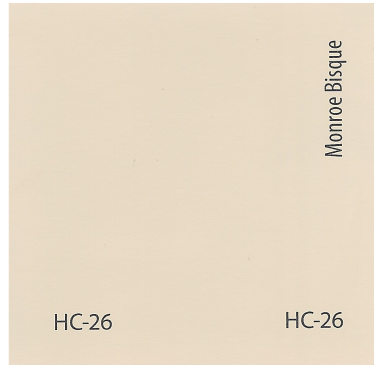

MORRISON RANCH ESTATES  
EXTERIOR PAINTCOLORS

GROUP A

FOR USE ON: STUCCO, SIDING, TRIM, ACCENTS, DOORS, GATES, AND BRICK

MORRISON RANCH ESTATES  
EXTERIOR PAINTCOLORS

GROUP A

FOR USE ON: STUCCO, SIDING, TRIM, ACCENTS, DOORS, GATES, AND BRICK

MORRISON RANCH ESTATES  
EXTERIOR PAINTCOLORS

GROUP A

FOR USE ON: STUCCO, SIDING, TRIM, ACCENTS, DOORS, GATES, AND BRICK

MORRISON RANCH ESTATES  
EXTERIOR PAINT COLORS

GROUP A

FOR USE ON: STUCCO, SIDING, TRIM, ACCENTS, DOORS, GATES, AND BRICK