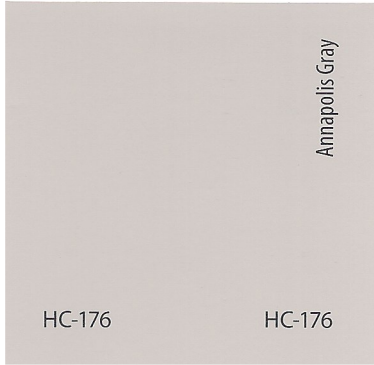

MORRISON RANCH ESTATES  
EXTERIOR PAINTCOLORS

GROUP A

FOR USE ON: STUCCO, SIDING, TRIM, ACCENTS, DOORS, GATES, AND BRICK

MORRISON RANCH ESTATES  
EXTERIOR PAINTCOLORS

GROUP A

FOR USE ON: STUCCO, SIDING, TRIM, ACCENTS, DOORS, GATES, AND BRICK

MORRISON RANCH ESTATES  
EXTERIOR PAINTCOLORS

GROUP A

FOR USE ON: STUCCO, SIDING, TRIM, ACCENTS, DOORS, GATES, AND BRICK

MORRISON RANCH ESTATES  
EXTERIOR PAINT COLORS

GROUP A

FOR USE ON: STUCCO, SIDING, TRIM, ACCENTS, DOORS, GATES, AND BRICK