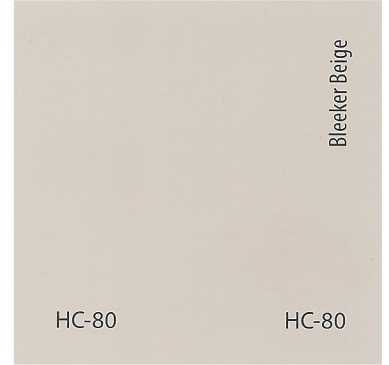

MORRISON RANCH ESTATES  
EXTERIOR PAINTCOLORS

GROUP A

FOR USE ON: STUCCO, SIDING, TRIM, ACCENTS, DOORS, GATES, AND BRICK

MORRISON RANCH ESTATES  
EXTERIOR PAINTCOLORS

GROUP A

FOR USE ON: STUCCO, SIDING, TRIM, ACCENTS, DOORS, GATES, AND BRICK

MORRISON RANCH ESTATES  
EXTERIOR PAINTCOLORS

GROUP A

FOR USE ON: STUCCO, SIDING, TRIM, ACCENTS, DOORS, GATES, AND BRICK

MORRISON RANCH ESTATES  
EXTERIOR PAINT COLORS

GROUP A

FOR USE ON: STUCCO, SIDING, TRIM, ACCENTS, DOORS, GATES, AND BRICK