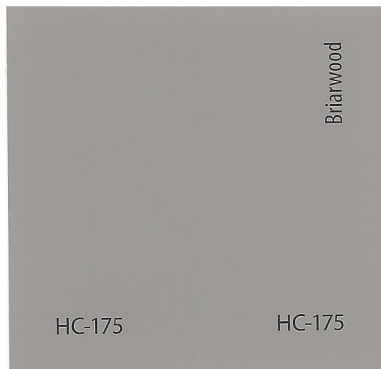

MORRISON RANCH ESTATES  
EXTERIOR PAINTCOLORS

GROUP A

FOR USE ON: STUCCO, SIDING, TRIM, ACCENTS, DOORS, GATES, AND BRICK

MORRISON RANCH ESTATES  
EXTERIOR PAINTCOLORS

GROUP A

FOR USE ON: STUCCO, SIDING, TRIM, ACCENTS, DOORS, GATES, AND BRICK

MORRISON RANCH ESTATES  
EXTERIOR PAINTCOLORS

GROUP A

FOR USE ON: STUCCO, SIDING, TRIM, ACCENTS, DOORS, GATES, AND BRICK

MORRISON RANCH ESTATES  
EXTERIOR PAINT COLORS

GROUP A

FOR USE ON: STUCCO, SIDING, TRIM, ACCENTS, DOORS, GATES, AND BRICK