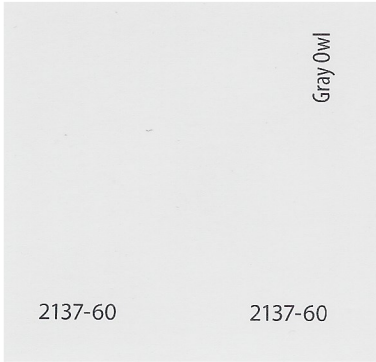

MORRISON RANCH ESTATES
EXTERIOR PAINTCOLORS

GROUP A

FOR USE ON: STUCCO, SIDING, TRIM, ACCENTS, DOORS, GATES, AND BRICK