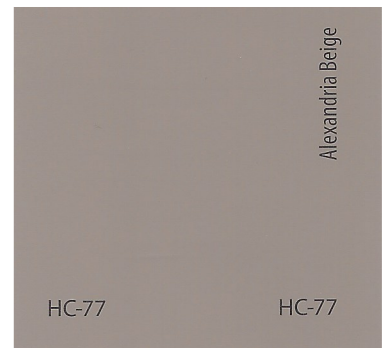

MORRISON RANCH ESTATES  
EXTERIOR PAINTCOLORS

GROUP A

FOR USE ON: STUCCO, SIDING, TRIM, ACCENTS, DOORS, GATES, AND BRICK

MORRISON RANCH ESTATES  
EXTERIOR PAINTCOLORS

GROUP A

FOR USE ON: STUCCO, SIDING, TRIM, ACCENTS, DOORS, GATES, AND BRICK

MORRISON RANCH ESTATES  
EXTERIOR PAINTCOLORS

GROUP A

FOR USE ON: STUCCO, SIDING, TRIM, ACCENTS, DOORS, GATES, AND BRICK

MORRISON RANCH ESTATES  
EXTERIOR PAINT COLORS

GROUP A

FOR USE ON: STUCCO, SIDING, TRIM, ACCENTS, DOORS, GATES, AND BRICK