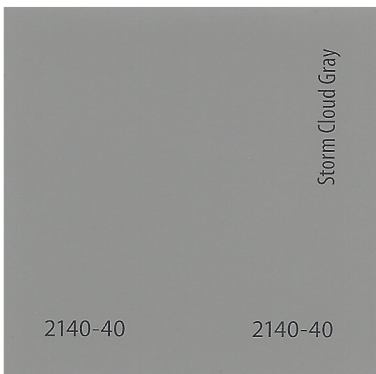

MORRISON RANCH ESTATES  
EXTERIOR PAINTCOLORS

GROUP A

FOR USE ON: STUCCO, SIDING, TRIM, ACCENTS, DOORS, GATES, AND BRICK

MORRISON RANCH ESTATES  
EXTERIOR PAINTCOLORS

GROUP A

FOR USE ON: STUCCO, SIDING, TRIM, ACCENTS, DOORS, GATES, AND BRICK

MORRISON RANCH ESTATES  
EXTERIOR PAINTCOLORS

GROUP A

FOR USE ON: STUCCO, SIDING, TRIM, ACCENTS, DOORS, GATES, AND BRICK

MORRISON RANCH ESTATES  
EXTERIOR PAINT COLORS

GROUP A

FOR USE ON: STUCCO, SIDING, TRIM, ACCENTS, DOORS, GATES, AND BRICK