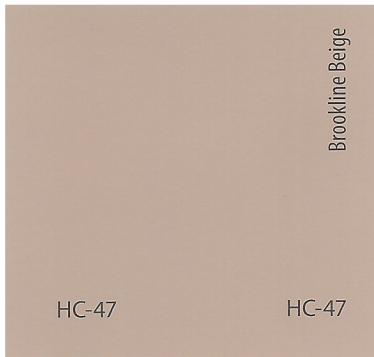

MORRISON RANCH ESTATES  
EXTERIOR PAINTCOLORS

GROUP A

FOR USE ON: STUCCO, SIDING, TRIM, ACCENTS, DOORS, GATES, AND BRICK

MORRISON RANCH ESTATES  
EXTERIOR PAINTCOLORS

GROUP A

FOR USE ON: STUCCO, SIDING, TRIM, ACCENTS, DOORS, GATES, AND BRICK

MORRISON RANCH ESTATES  
EXTERIOR PAINTCOLORS

GROUP A

FOR USE ON: STUCCO, SIDING, TRIM, ACCENTS, DOORS, GATES, AND BRICK

MORRISON RANCH ESTATES  
EXTERIOR PAINT COLORS

GROUP A

FOR USE ON: STUCCO, SIDING, TRIM, ACCENTS, DOORS, GATES, AND BRICK