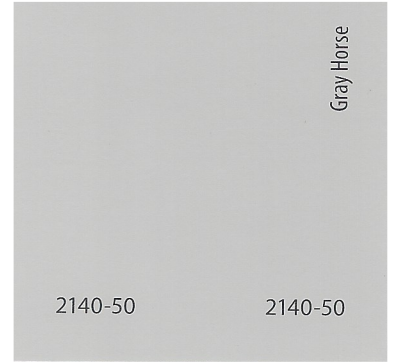

MORRISON RANCH ESTATES
EXTERIOR PAINTCOLORS

GROUP A

FOR USE ON: STUCCO, SIDING, TRIM, ACCENTS, DOORS, GATES, AND BRICK