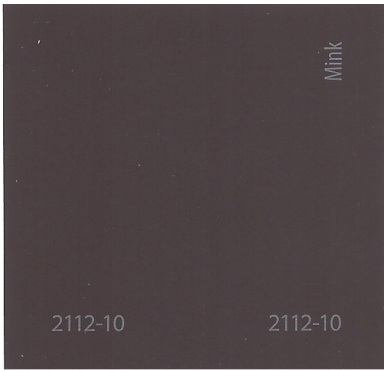

MORRISON RANCH ESTATES
EXTERIOR PAINT COLORS

GROUP B

FOR USE ON: TRIM, ACCENTS, AND DOORS ONLY. (NO STUCCO, SIDING OR BRICK)