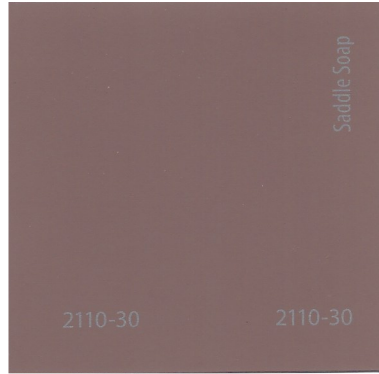

MORRISON RANCH ESTATES
EXTERIOR PAINT COLORS

GROUP B

FOR USE ON: TRIM, ACCENTS, AND DOORS ONLY. (NO STUCCO, SIDING OR BRICK)