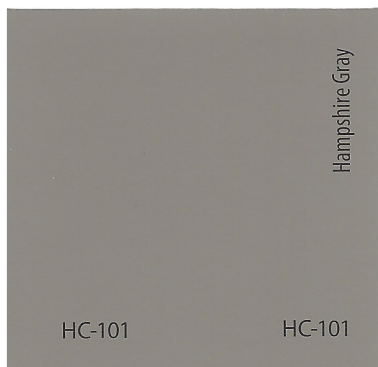

MORRISON RANCH ESTATES  
EXTERIOR PAINTCOLORS

GROUP A

FOR USE ON: STUCCO, SIDING, TRIM, ACCENTS, DOORS, GATES, AND BRICK

MORRISON RANCH ESTATES  
EXTERIOR PAINTCOLORS

GROUP A

FOR USE ON: STUCCO, SIDING, TRIM, ACCENTS, DOORS, GATES, AND BRICK

MORRISON RANCH ESTATES  
EXTERIOR PAINTCOLORS

GROUP A

FOR USE ON: STUCCO, SIDING, TRIM, ACCENTS, DOORS, GATES, AND BRICK

MORRISON RANCH ESTATES  
EXTERIOR PAINT COLORS

GROUP A

FOR USE ON: STUCCO, SIDING, TRIM, ACCENTS, DOORS, GATES, AND BRICK