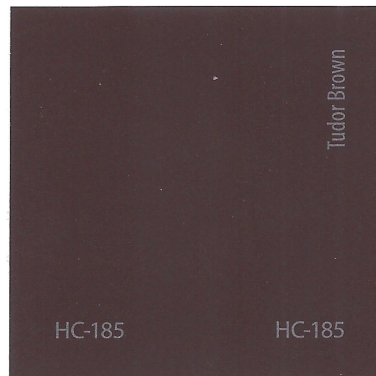

MORRISON RANCH ESTATES  
EXTERIOR PAINTCOLORS

GROUP A

FOR USE ON: STUCCO, SIDING, TRIM, ACCENTS, DOORS, GATES, AND BRICK

MORRISON RANCH ESTATES  
EXTERIOR PAINTCOLORS

GROUP A

FOR USE ON: STUCCO, SIDING, TRIM, ACCENTS, DOORS, GATES, AND BRICK

MORRISON RANCH ESTATES  
EXTERIOR PAINTCOLORS

GROUP A

FOR USE ON: STUCCO, SIDING, TRIM, ACCENTS, DOORS, GATES, AND BRICK

MORRISON RANCH ESTATES  
EXTERIOR PAINT COLORS

GROUP A

FOR USE ON: STUCCO, SIDING, TRIM, ACCENTS, DOORS, GATES, AND BRICK

MORRISON RANCH ESTATES  
EXTERIOR PAINT COLORS

**GROUP B**

FOR USE ON: TRIM, ACCENTS, AND DOORS ONLY. (NO STUCCO, SIDING OR BRICK)

MORRISON RANCH ESTATES  
EXTERIOR PAINT COLORS

GROUP C

FOR USE ON: ACCENTS AND DOORS ONLY. (NO STUCCO, SIDING, TRIM OR BRICK)