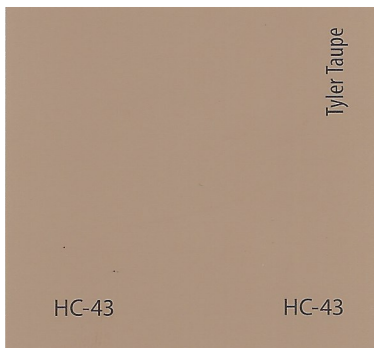

MORRISON RANCH ESTATES  
EXTERIOR PAINTCOLORS

GROUP A

FOR USE ON: STUCCO, SIDING, TRIM, ACCENTS, DOORS, GATES, AND BRICK

MORRISON RANCH ESTATES  
EXTERIOR PAINTCOLORS

GROUP A

FOR USE ON: STUCCO, SIDING, TRIM, ACCENTS, DOORS, GATES, AND BRICK

MORRISON RANCH ESTATES  
EXTERIOR PAINTCOLORS

GROUP A

FOR USE ON: STUCCO, SIDING, TRIM, ACCENTS, DOORS, GATES, AND BRICK

MORRISON RANCH ESTATES  
EXTERIOR PAINT COLORS

GROUP A

FOR USE ON: STUCCO, SIDING, TRIM, ACCENTS, DOORS, GATES, AND BRICK